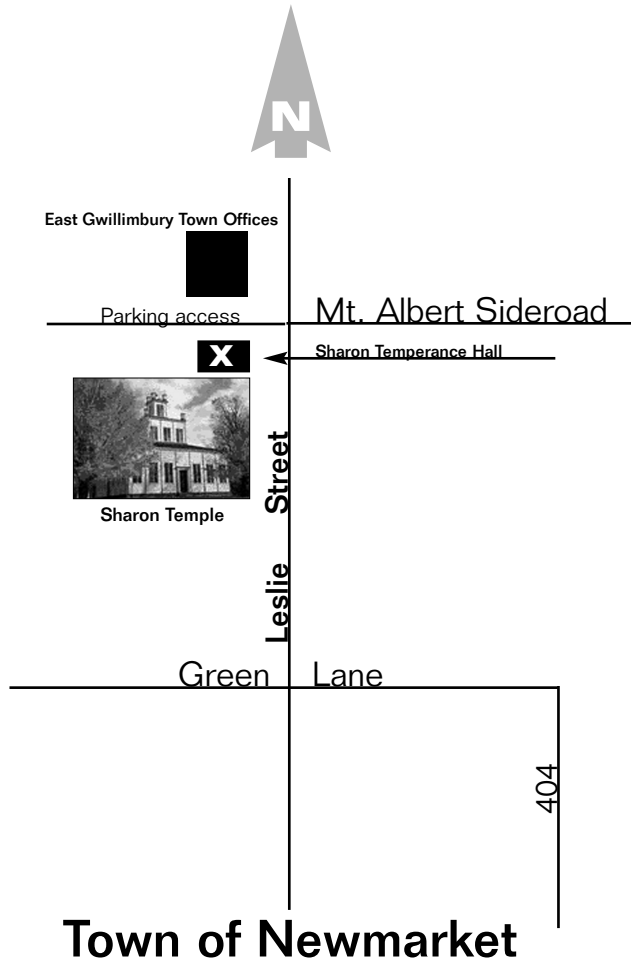

Directions to Sharon Temperance Hall

Sharon Temperance Hall,
18980 Leslie St., Sharon

5 minutes north of Green Lane
(North side of Sharon Temple)

Parking: use East Gwillimbury Town Office entrance

KEEPING WELL AND WHOLE